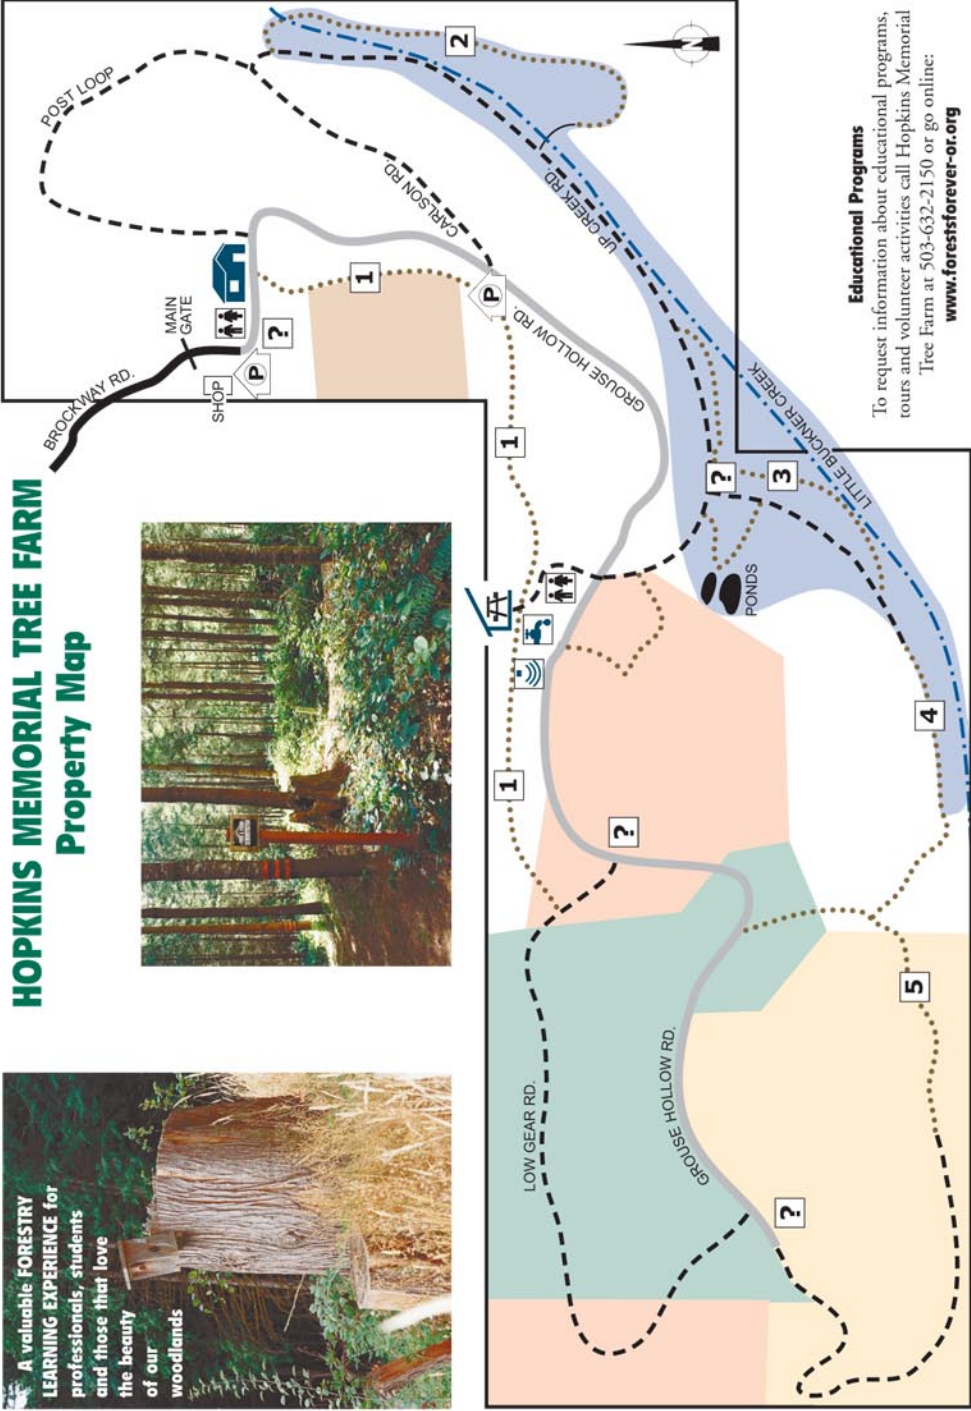

HOPKINS MEMORIAL TREE FARM Property Map

Map Key

- Restroom
- Hopkins Hall
- Cedar Grove Shelter
- Drinking Water Well
- Information Kiosk
- Amphitheater
- Parking Areas
- All Weather Road

- Summer Road
- Stream
- Trail

Demonstration Areas

- Reforestation
- Uneven-Aged Management
- Thinning & Pruning
- Riparian
- Poles

Educational Programs
To request information about educational programs, tours and volunteer activities call Hopkins Memorial Tree Farm at 503-632-2150 or go online: www.forestsforever-or.org